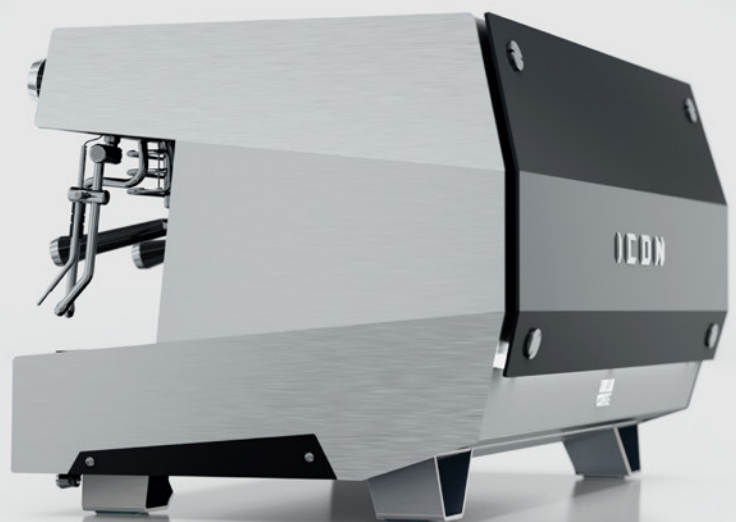

**DALLA
CORTE**
*MAKE IT
BETTER*