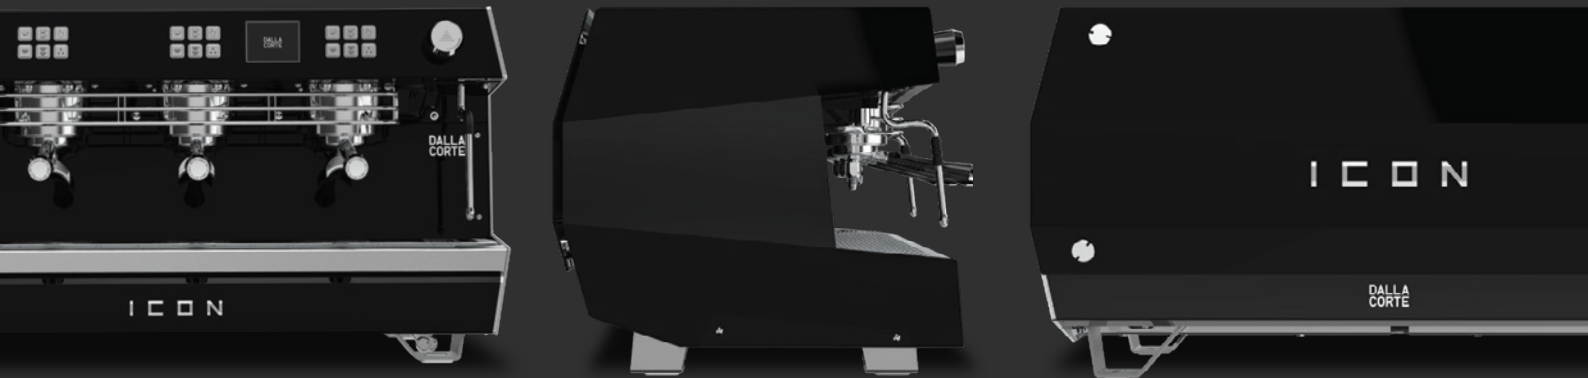

MAKE  
YOUR COFFEE  
**ICONIC**

**DALLA  
CORTE**  
*MAKE IT  
BETTER*

# ICON

ICON IS A RELIABLE ESPRESSO MACHINE THAT CAN MAKE AN EXCELLENT AND CONSISTENT ESPRESSO OVER TIME, THE ANSWER TO WHAT BUSINESSES NEED DURING THEIR BUSIEST HOURS TO PROVIDE IMPECCABLE RESULTS WITH MINIMUM EFFORT.

Icon's core technology is the Dalla Corte patented multi boiler system. Each group can be managed separately, for both energy saving purposes and for setting different coffee extractions on the same machine. It also gives complete temperature control and consistency during extraction, with an error margin of 0.1.

The Icon comes with many optional extras including the DC system. The DC system is a platform to monitor and manage your espresso machine for flawless results with minimal effort. Perfect for high turnover rates and frequent peak times during the day that can really put quality to the test.